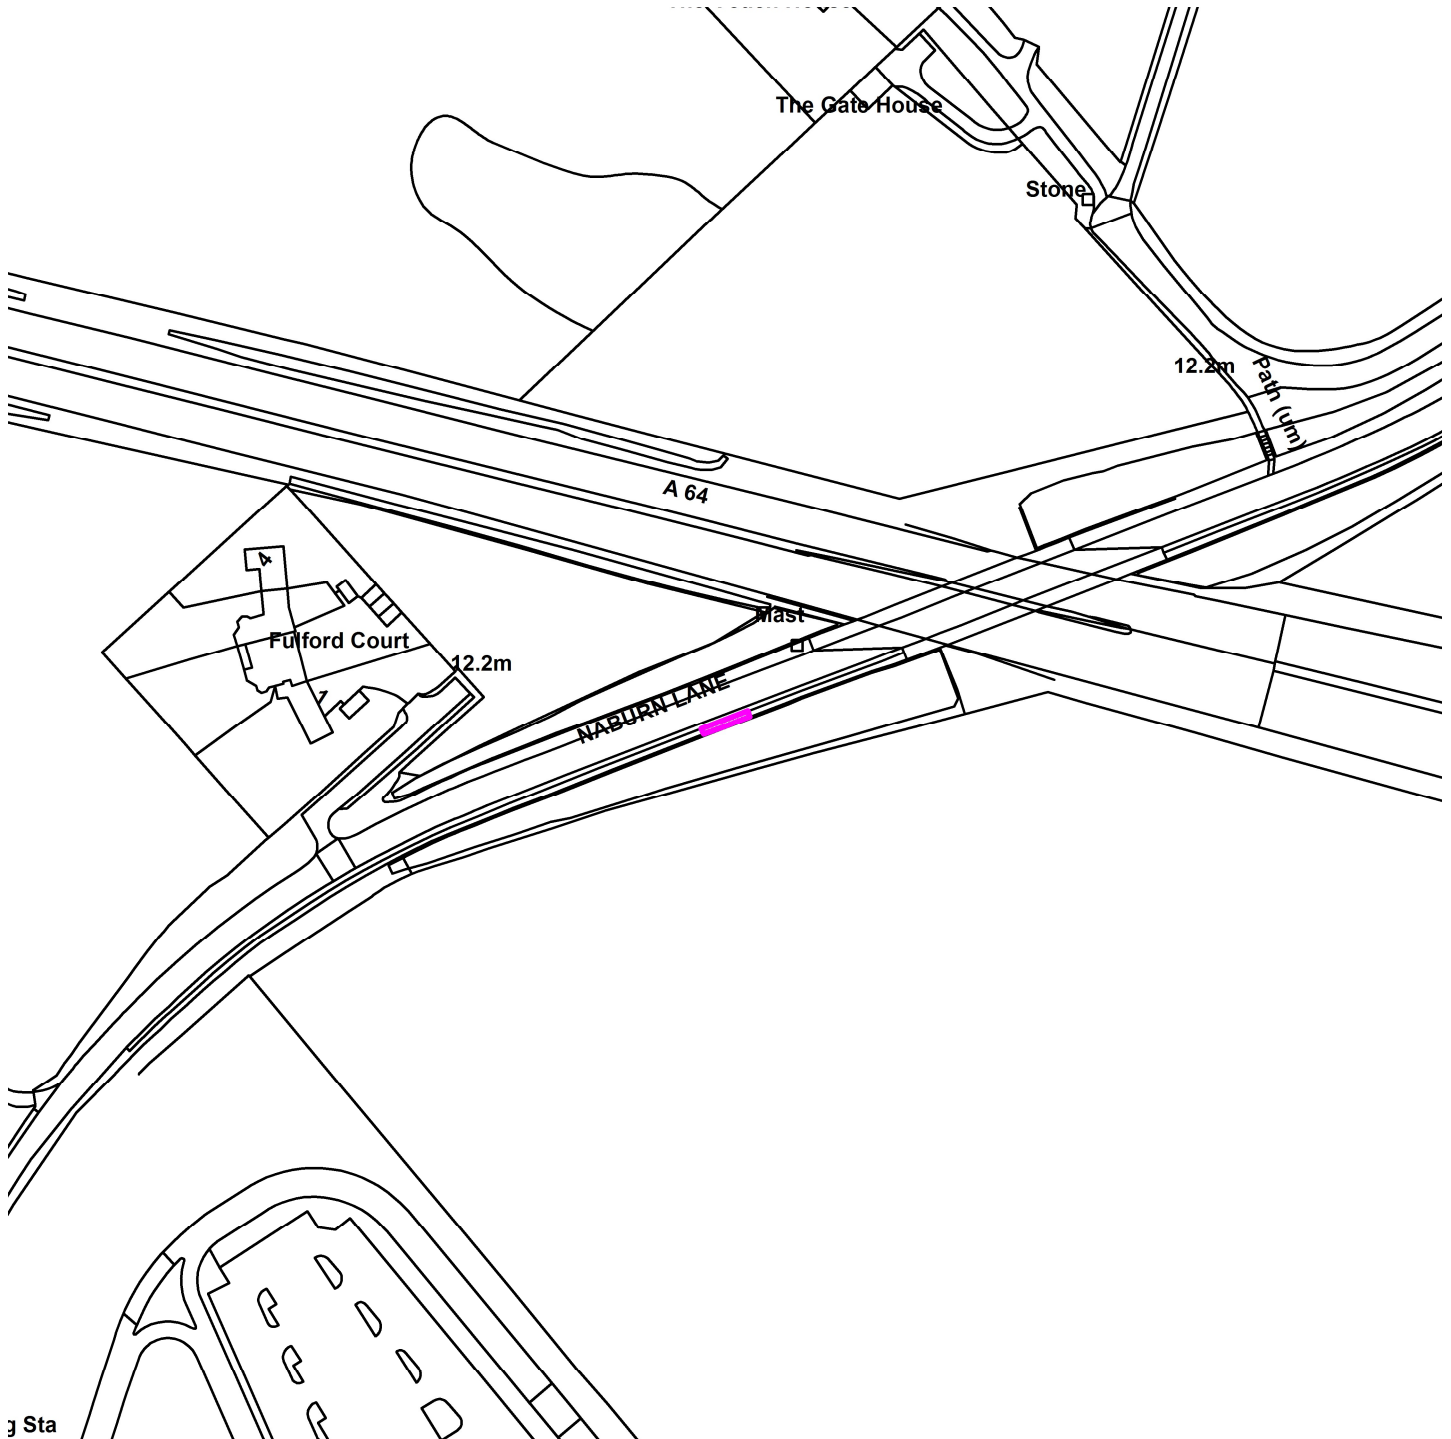

19/02766/FUL

Telecommunications Mast MBNL, Naburn Lane

Scale : 1:1923

Reproduced from the Ordnance Survey map with the permission of the Controller of Her Majesty's Stationery Office © Crown Copyright 2000.

Unauthorised reproduction infringes Crown Copyright and may lead to prosecution or civil proceedings.

Organisation	City of York Council
Department	Economy & Place
Comments	Site Location Plan
Date	03 March 2020
SLA Number	